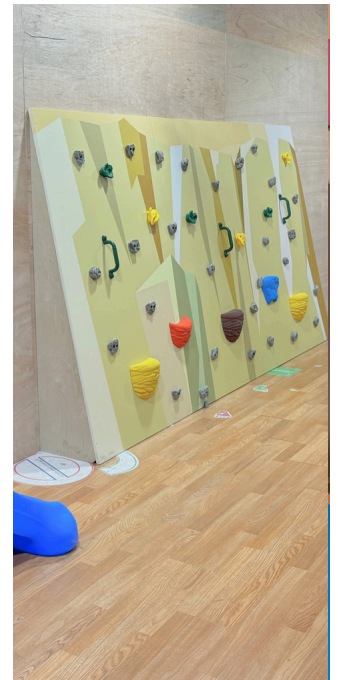

# SENSORY & MOTOR SKILL LABS

Custom play houses for all ages and physical capabilities.

Active creative play supports development and builds healthy happy kids

ABL partners with children's museums, kids gyms, wellness teams and YMCA's to impact the lives of children around the world. ABL offers a whole child approach to improving the health, wellness, and education of all children. Indoor children's play structures are customized and sized specific to facility specs, and specially designed for children's museums.